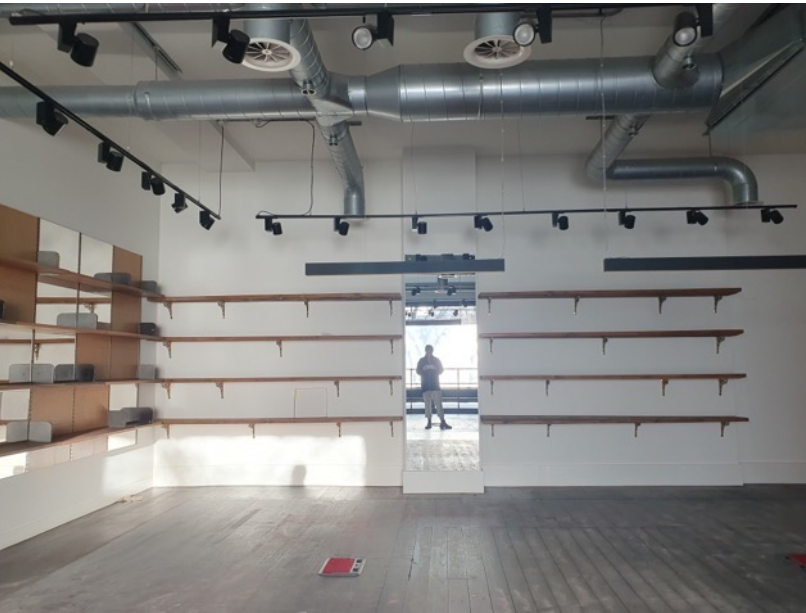

60

IRONMONGER
ROW

OLD STREET – LONDON

FLIP BOOK: JANUARY 2023 – DECEMBER 2023

BATHS

60

FOR RENT

↑ Where we began, before the soft strip

↑ Courtyard Level: early soft strip stage

Early-stage site meetings with our lead designers, House of Grey →

↑ Reviewing technical drawings with final amendments

↑ Doorway extended out to red line: forming main artery spanning full building length. 14 windows in a row to flood the space with natural light. →