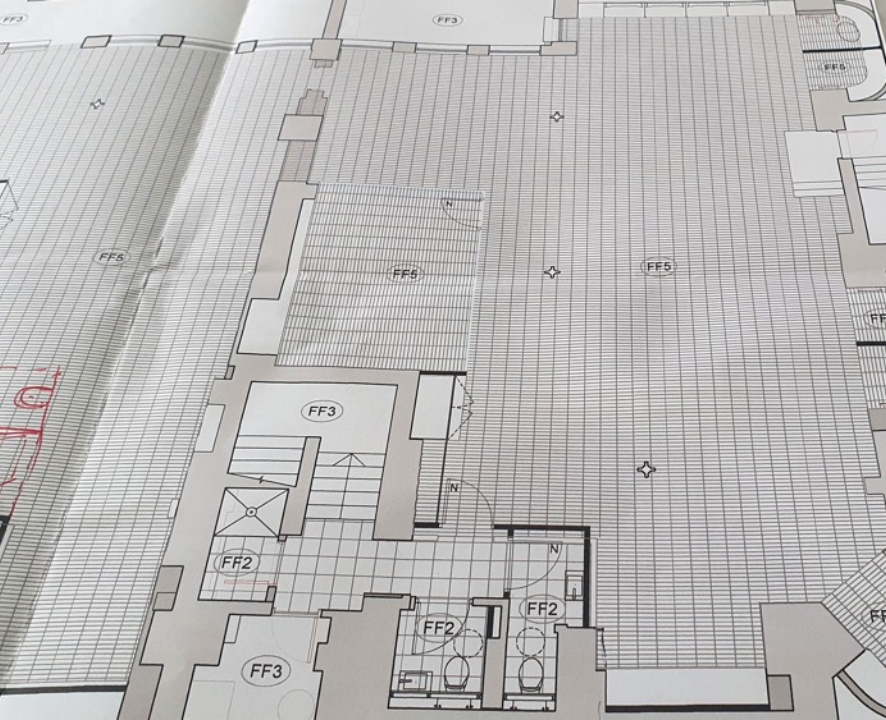

↑ Courtyard Level: early soft strip stage

Early-stage site meetings with our lead designers, House of Grey →

↑ Reviewing technical drawings with final amendments

↑ Doorway extended out to red line: forming main artery spanning full building length. 14 windows in a row to flood the space with natural light. →

↑ Courtyard Level: 18,480 hand-installed terracotta tiles, sourced from Artisans of Devizes – to last another century

↑ Restoring the original Merbau hardwood boards throughout the Ground Level

↑ Site meeting with architects, agents and marketing team