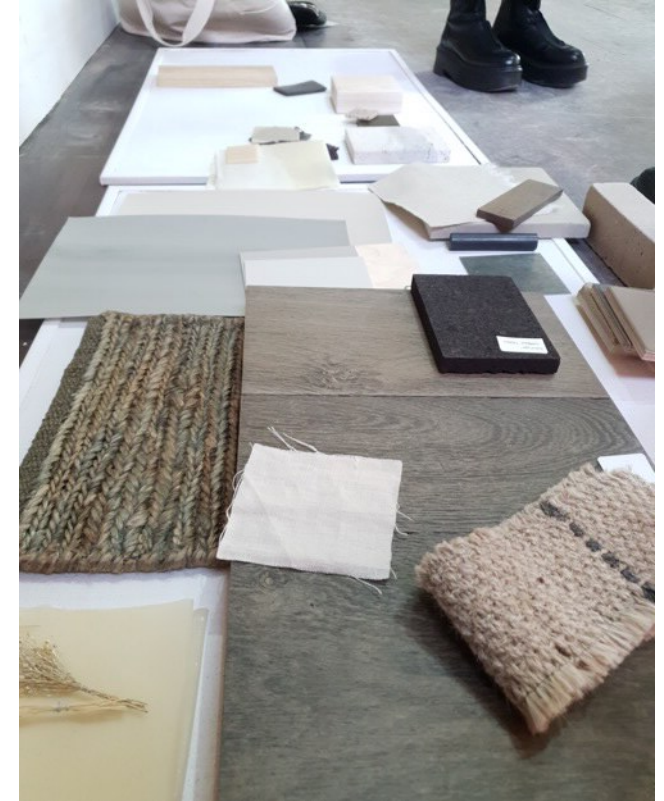

↑ Ductwork simplified throughout to reduce visual noise

↑ Colour paint samples to complement green tiled façade

↑ Reviewing material samples; wool rugs, natural acoustic materials, iron doorhandle

↑ Paint work samples for both standard smooth finish and artisan limewash finish. Earthy, neutral palette throughout.

↑ Courtyard Level: 18,480 hand-installed terracotta tiles, sourced from Artisans of Devizes – to last another century

↑ Restoring the original Merbau hardwood boards throughout the Ground Level

↑ Site meeting with architects, agents and marketing team