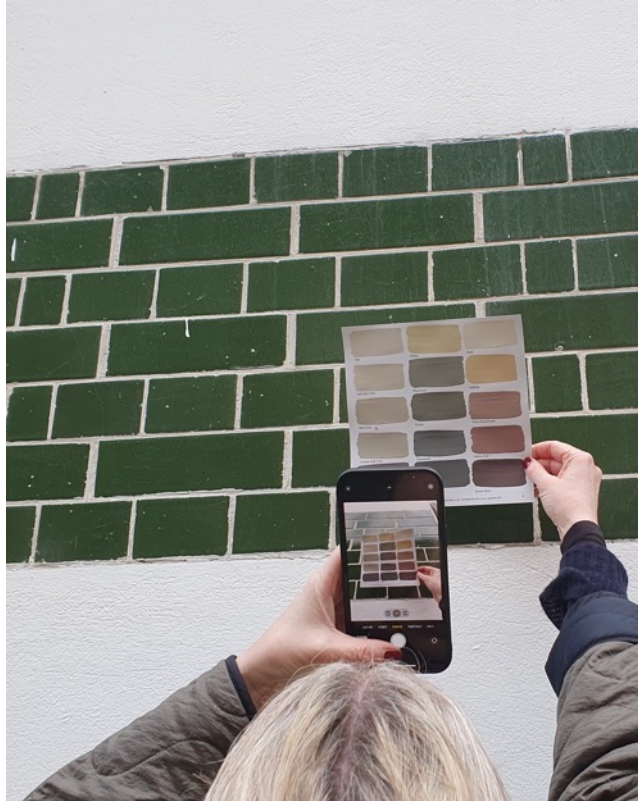

↑ Courtyard Level: early soft strip stage

Early-stage site meetings with our lead designers, House of Grey →

↑ Reviewing technical drawings with final amendments

↑ Doorway extended out to red line: forming main artery spanning full building length. 14 windows in a row to flood the space with natural light. →

↑ Ductwork simplified throughout to reduce visual noise

↑ Colour paint samples to complement green tiled façade

↑ Reviewing material samples; wool rugs, natural acoustic materials, iron doorhandle

↑ Paint work samples for both standard smooth finish and artisan limewash finish. Earthy, neutral palette throughout.