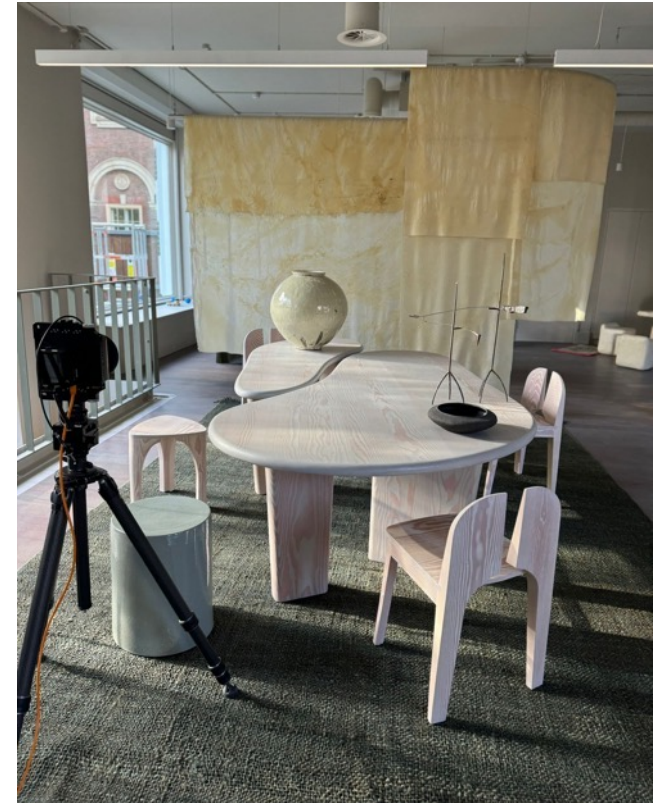

↑ Ductwork simplified throughout to reduce visual noise

↑ Colour paint samples to complement green tiled façade

↑ Reviewing material samples; wool rugs, natural acoustic materials, iron doorhandle

↑ Paint work samples for both standard smooth finish and artisan limewash finish. Earthy, neutral palette throughout.

↑ Made-to-order hand-spun rugs inspired by Afghan heritage – from ISHKAR

← Bespoke collaborative table – from British Makers, Common Design

↓ Algae-based biomaterial hanging panels – from Natural Material Studio