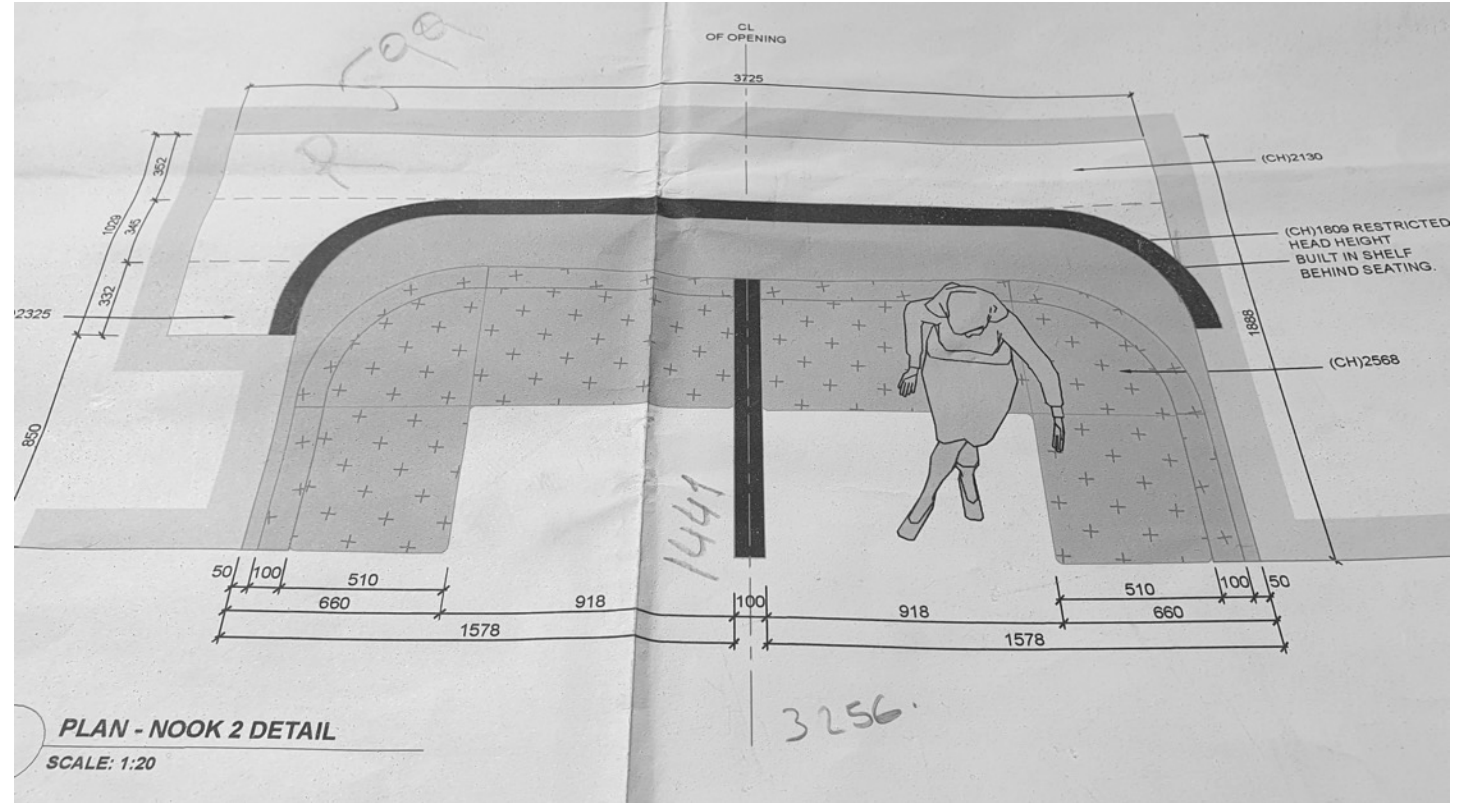

↑ Courtyard Level: early soft strip stage

Early-stage site meetings with our lead designers, House of Grey →

↑ Reviewing technical drawings with final amendments

↑ Doorway extended out to red line: forming main artery spanning full building length. 14 windows in a row to flood the space with natural light. →

↑ Courtyard Level: 18,480 hand-installed terracotta tiles, sourced from Artisans of Devizes – to last another century

↑ Restoring the original Merbau hardwood boards throughout the Ground Level

↑ Site meeting with architects, agents and marketing team